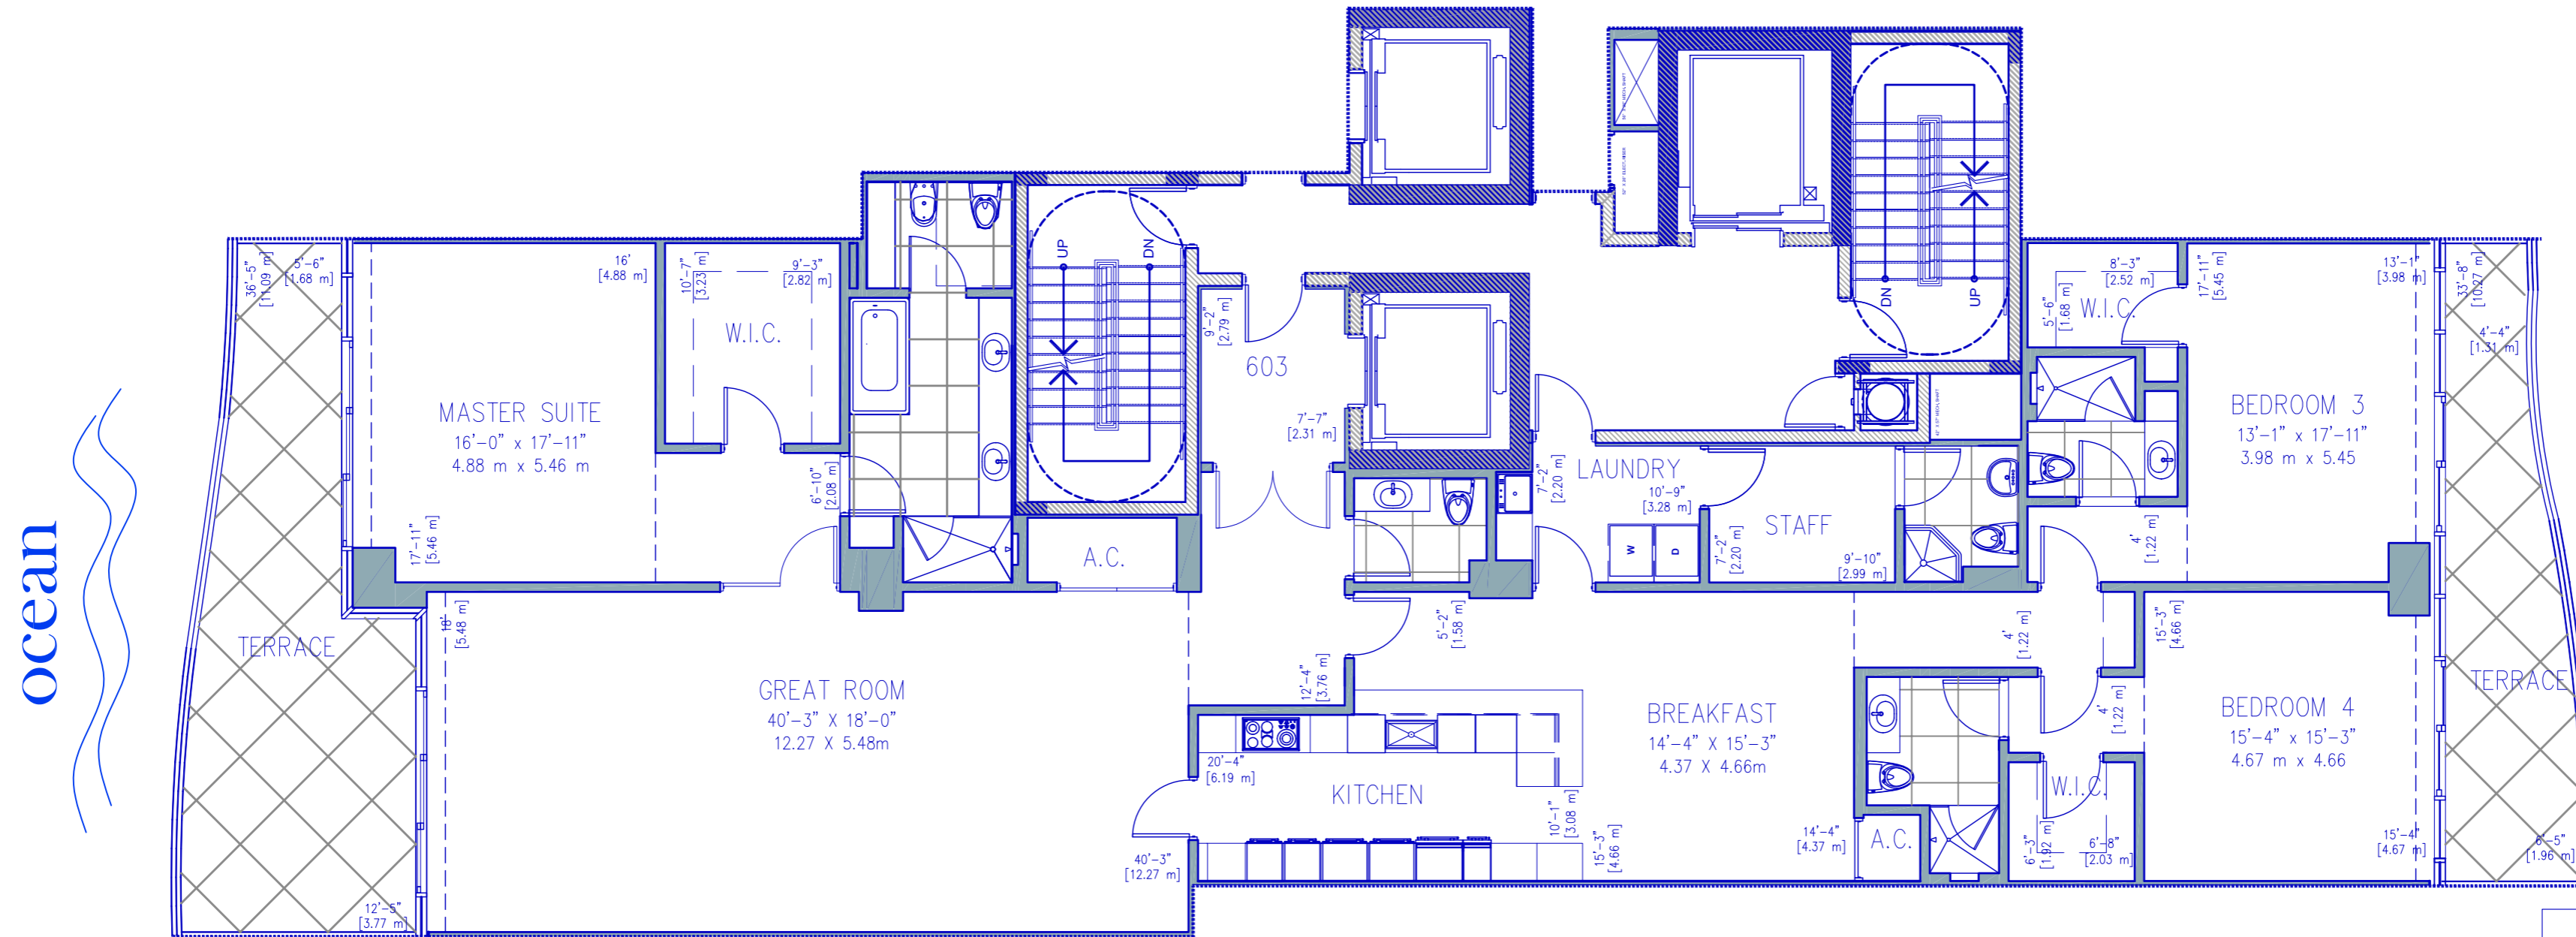

# 603

## RESIDENCE

RESIDENCE	3,325.00 sq. ft.	308.90 sq. mt.
TERRACE	561.00 sq. ft.	52.11 sq. mt.
<b>Total:</b>	<b>3,886.00 sq. ft.</b>	<b>361.01 sq. mt.</b>

CHÂTEAU  
OCEAN RESIDENCES